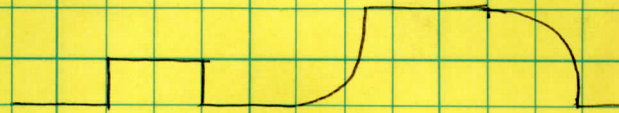

Sound Level - A level
 Identification of bolts
 Safety.

Food Cleanup - No rid.

120
 75 45
 41
 116

Easily broken

200W 0-90-

1-92	2	↗	20-155
2-93	3		31-155
5-101	11		60-132
10-118	28		90-118
→ 15-139	49		120-108