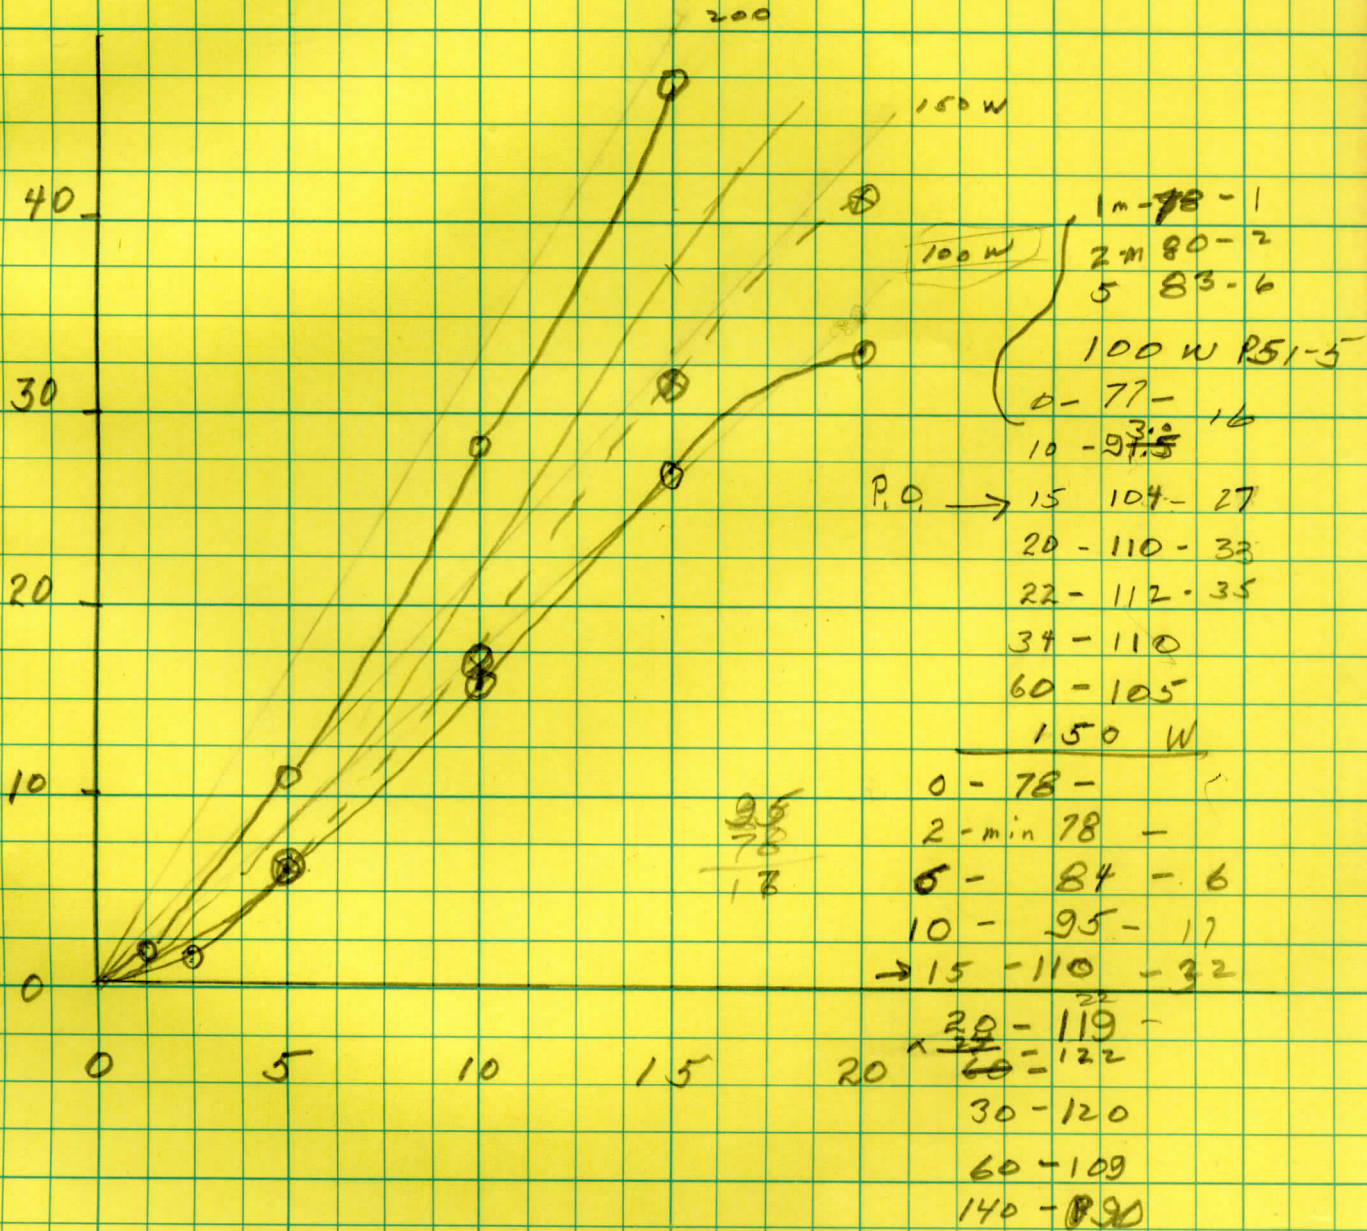

Sound Level - A level
 Identification of bolts
 Safety.

Food Cleanup - No rid.

120
 75 45
 41
 116

Easily broken

200W 0-90-

1-92	2	↗	20-155
2-93	3		31-155
5-101	11		60-132
10-118	28		90-118
→ 15-139	49		120-108