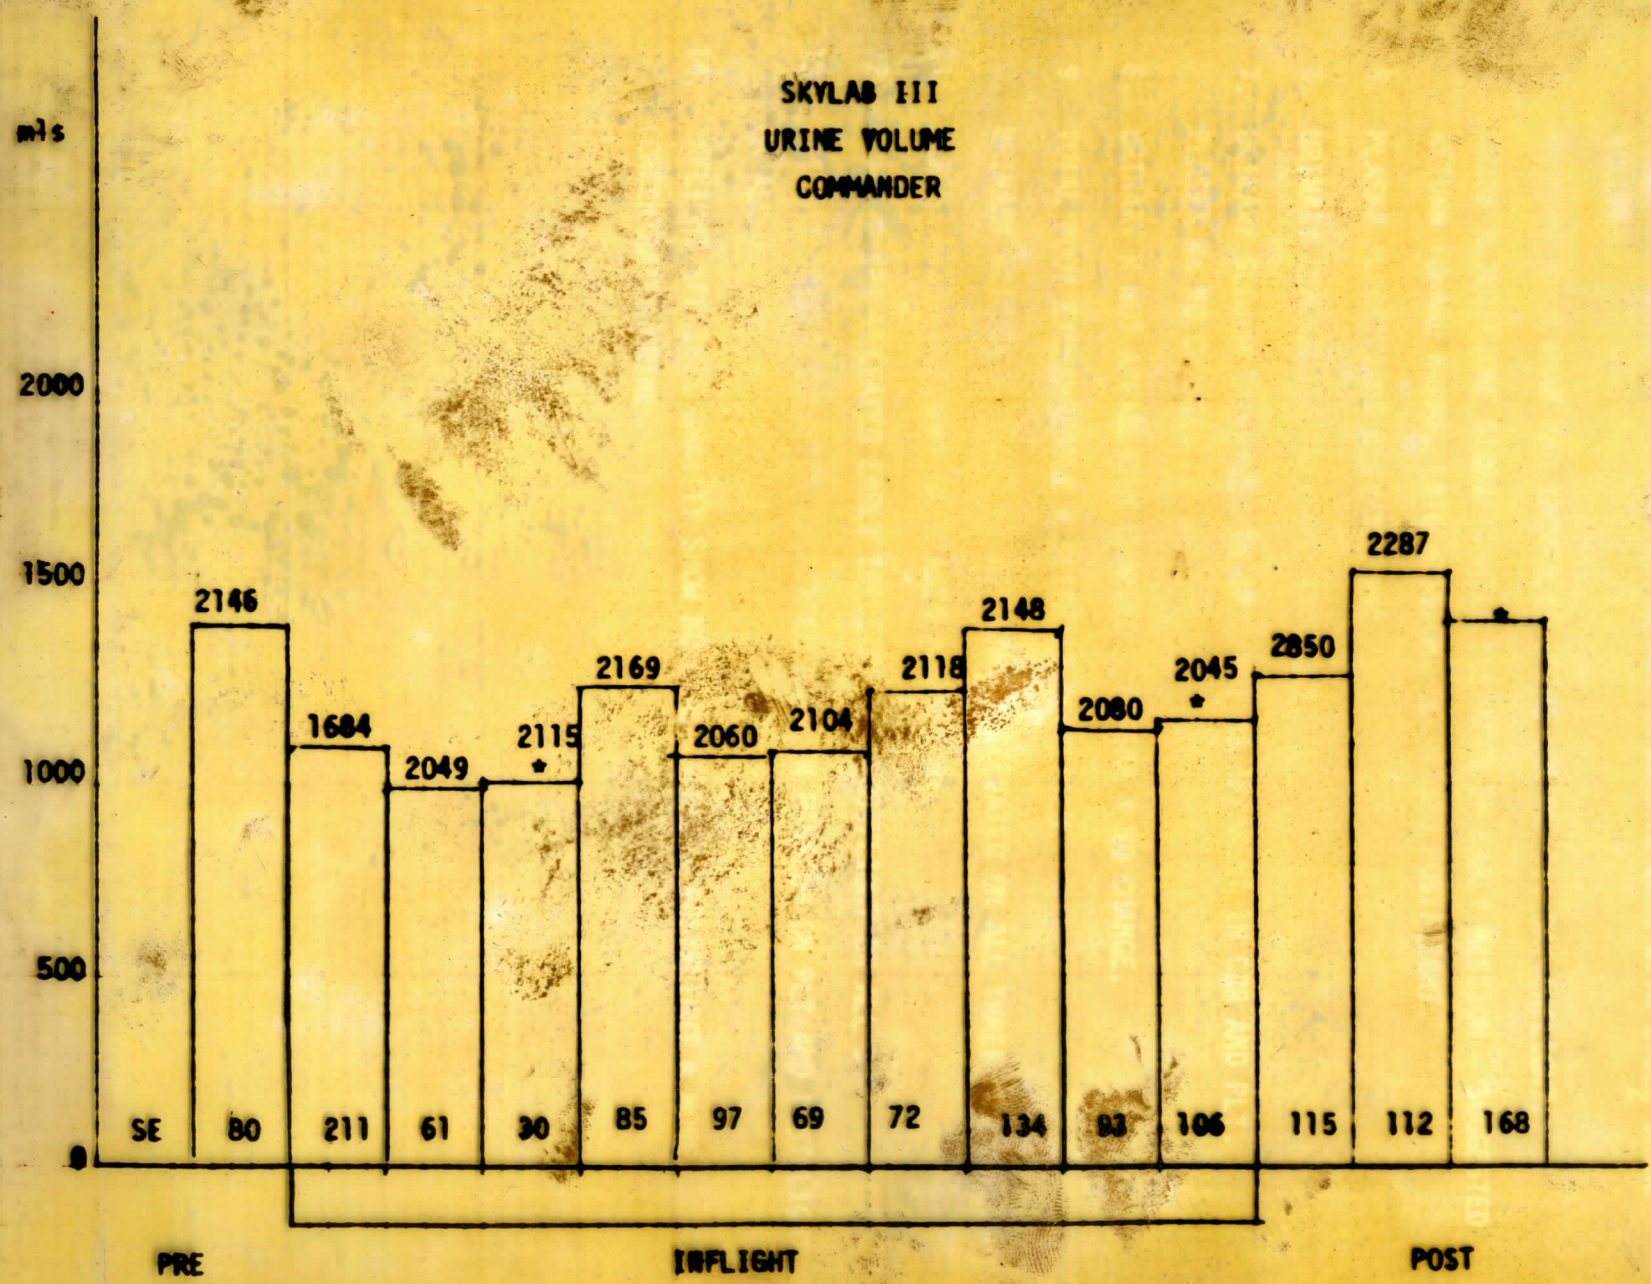

SKYLAB III
URINE VOLUME
COMMANDER

*LESS THAN 6 DAYS