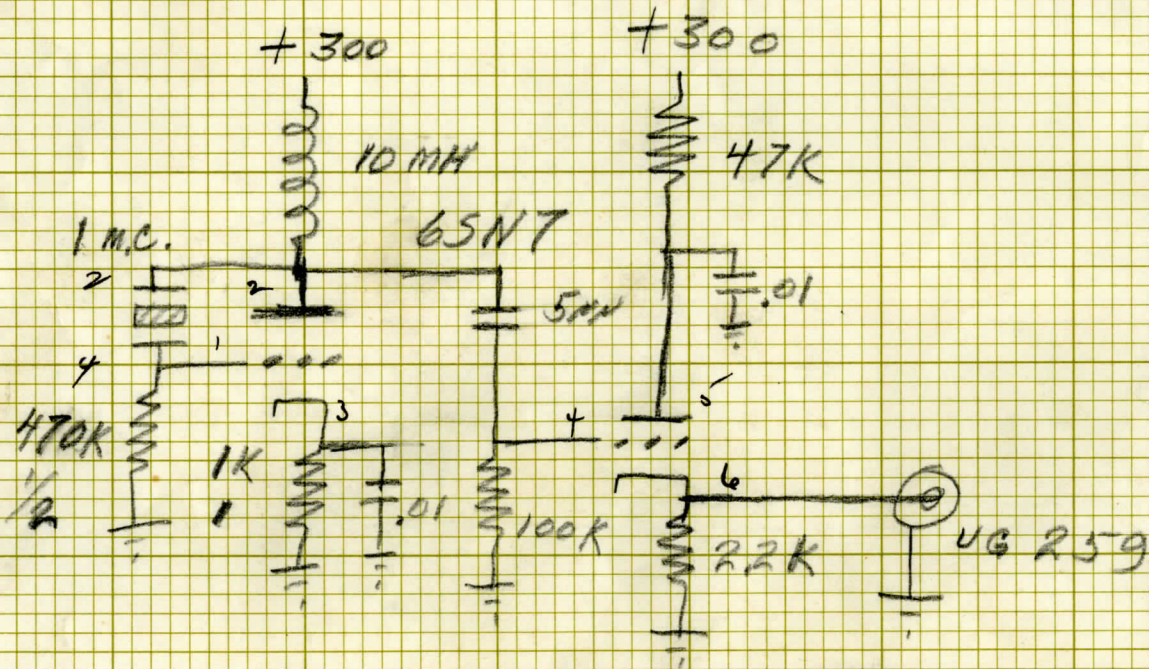

ADA -49-A-4

1mc Xtal

# Crystal Calibrator for M-3 A-Scope

Calibrate Xtal

Term.  
strip

REMOVE THIS  
COVER FIRST

REMOVE THIS COVER